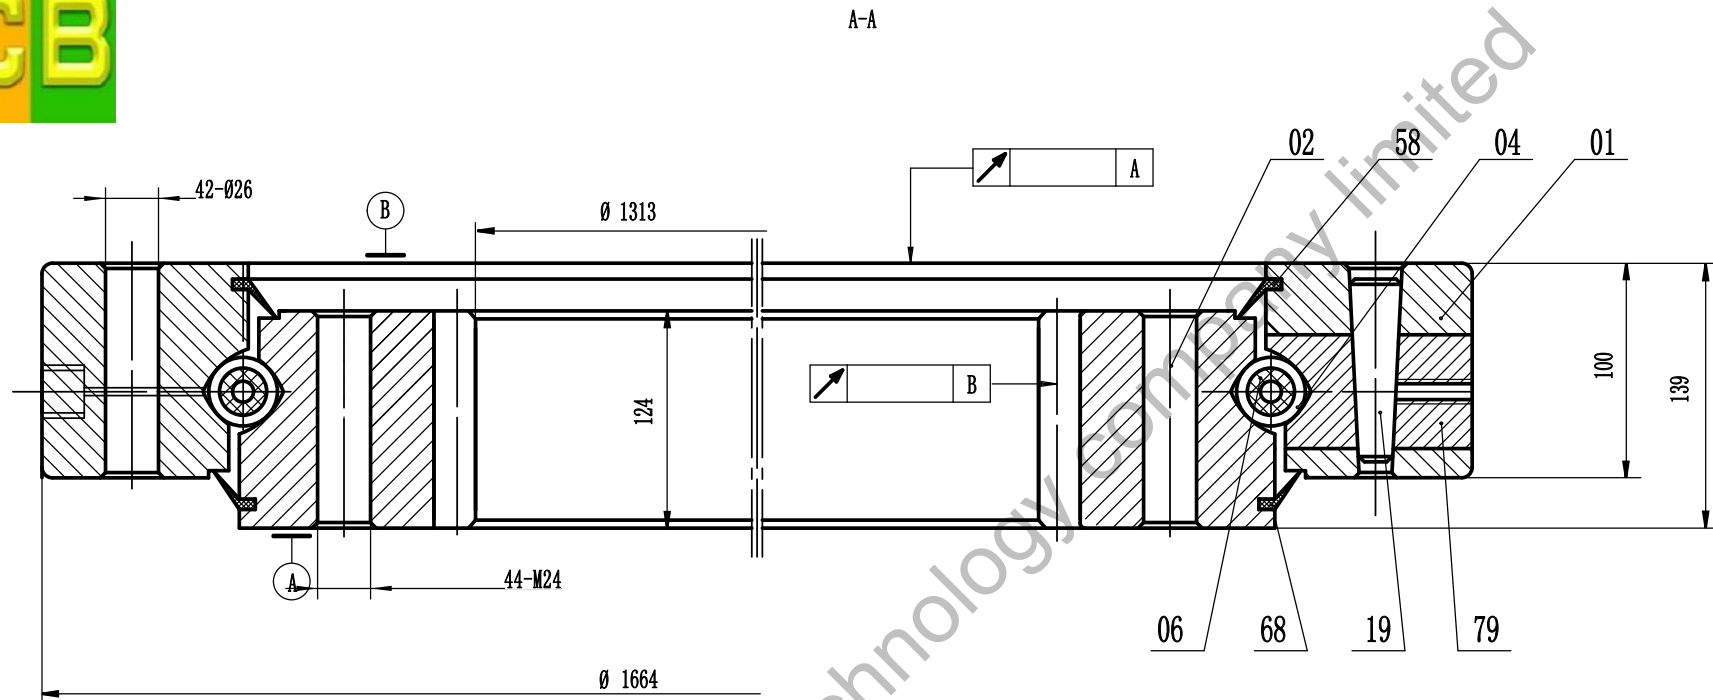

# JCB

**Remark:**

1. Luoyang JCB Bearing Technology Co., Ltd is a design and manufacture Inc, we manufactured slewing bearing for all kinds of various brand excavator, specialize in industry of manufacturing slewing bearing for excavator more than 30 years.
2. This drawing is reference for user, if you need formal drawing, please contact with us to obtain the official drawing.

Reserved E-mail: sales@slewingbearingforexcavator.com

Website: www.jcb-bearing.com

www.slewingbearingforexcavator.com

slewing bearing for caterpillar excavator	CAT330D	
	Weight(kg)	
	540	
	Luoyang JCB Bearing Technology Co., Ltd	